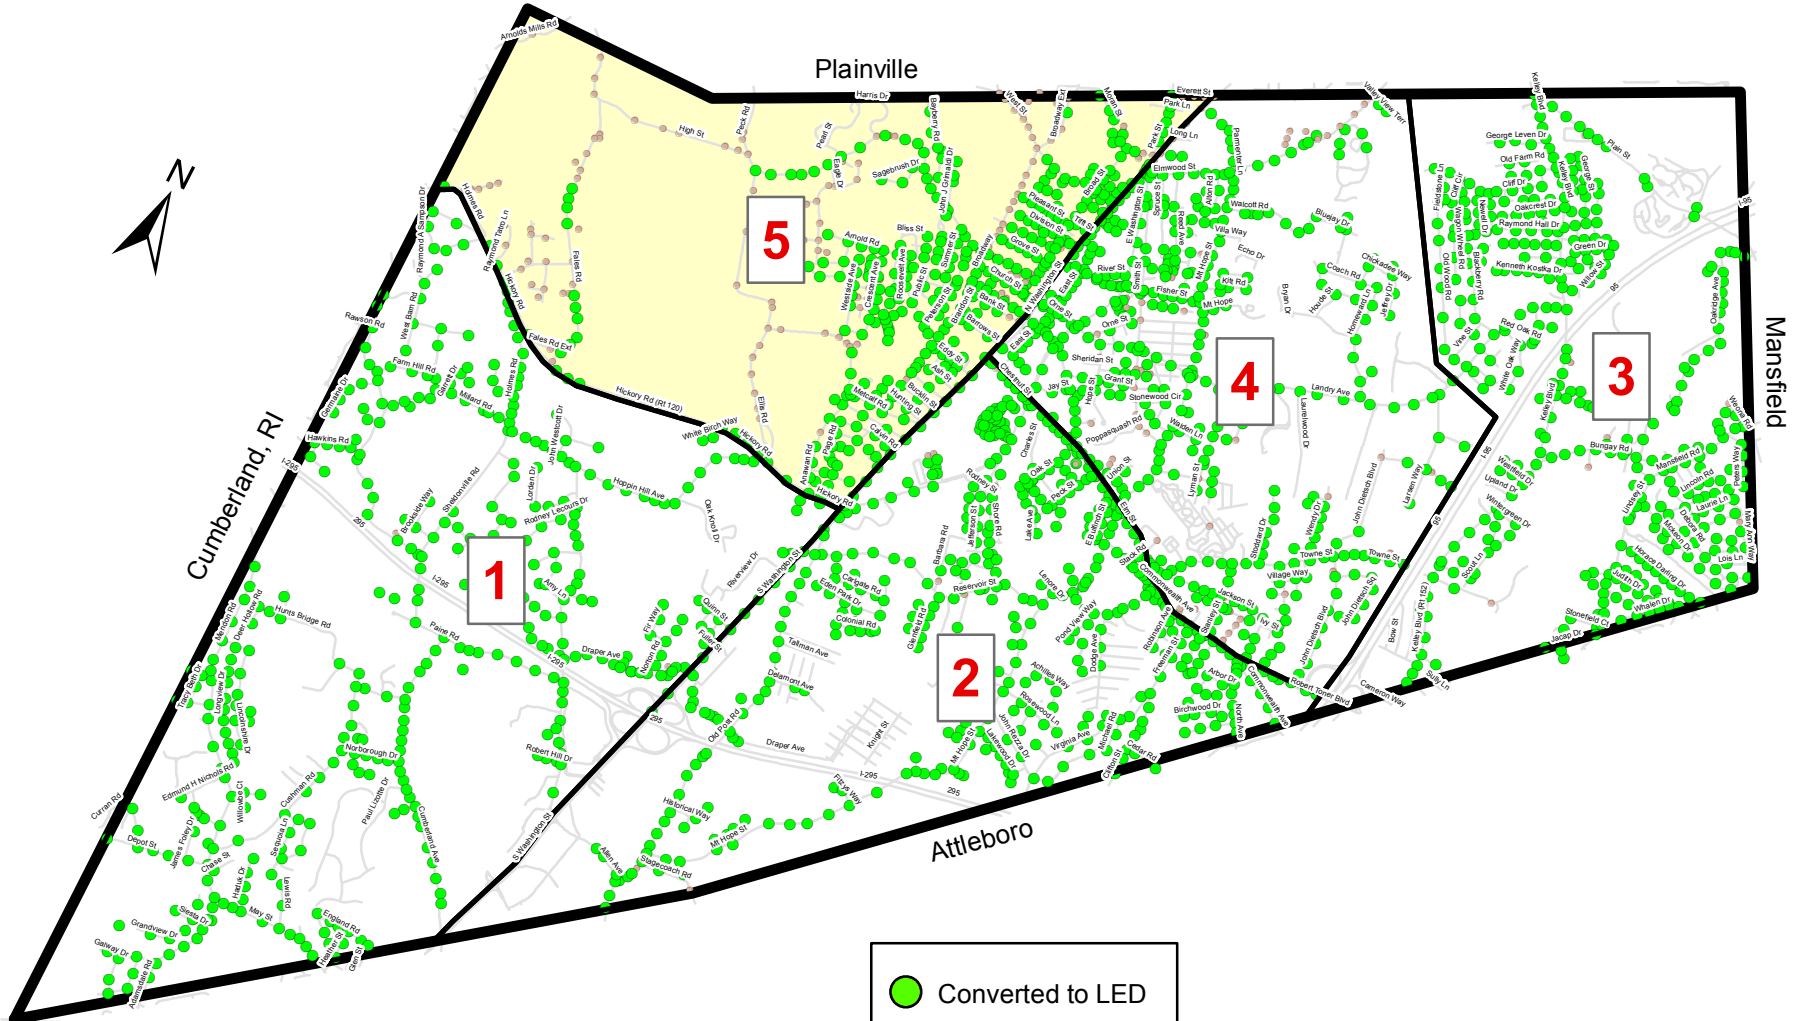

LED CONVERSION PROJECT PROGRESS (Updated 2/2/2018)

- Converted to LED
- Light
- Current Work Area

2/2/2018

American Public Power Association